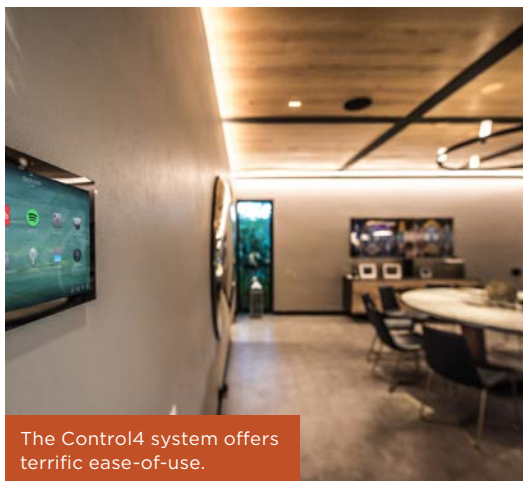

THE PERFECT ENVIRONMENT CAN BE CREATED WITH JUST ONE CLICK IN THIS TECHNOLOGICAL MARVEL.

The Control4 system offers terrific ease-of-use.

HIGHLY COMMENDED

Integrated Home Level I Americas

PROJECT
Weekend Escape

TECHNOLOGY INTEGRATOR
Smartlab

A weekend dream on the outskirts of Mexico City, this cozy, modern and luxurious house was built for pure family enjoyment. The owner expected the full comfort of a technologically advanced weekend escape, and that's exactly what he got. He and his family can rely on smart automation in a simple-to-enjoy environment from their motorcycle room to their wine cellar. Imagine spending your Saturday evening with your loved ones, sitting by the fireplace listening to your favorite music in perfectly controlled lighting ambiances.

They can create that with just one click. One.

This integration includes:

- Eight independent audio zones, using Revel indoor and outdoor speakers;
- A 7.1 Home Theater system using a Sony AVR, Revel speakers and a Polk in-wall sub;
- A four-zone video distribution system by Control4, each zone with on-screen navigators and smart remotes;
- Packed networking with indoor and outdoor Wi-Fi access points that cover the house and outdoor spaces;
- A massive automated lighting and shading system that reacts to time-of-day;
- Automatic fireplace shutoff, and;
- Eight Nest thermostats handling automated climate control.

The homeowners have a menu of scenes that they can trigger using the Control4 system. For example, "Fireplace night" executes a scene that involves turning on the fireplace, dimming the lights and setting the music. The "I'll be there soon" scene prepares the house for its guests, opening the blinds, setting the HVAC to a comfortable level, and setting the mood with lighting adjustments and by playing their favorite tunes.