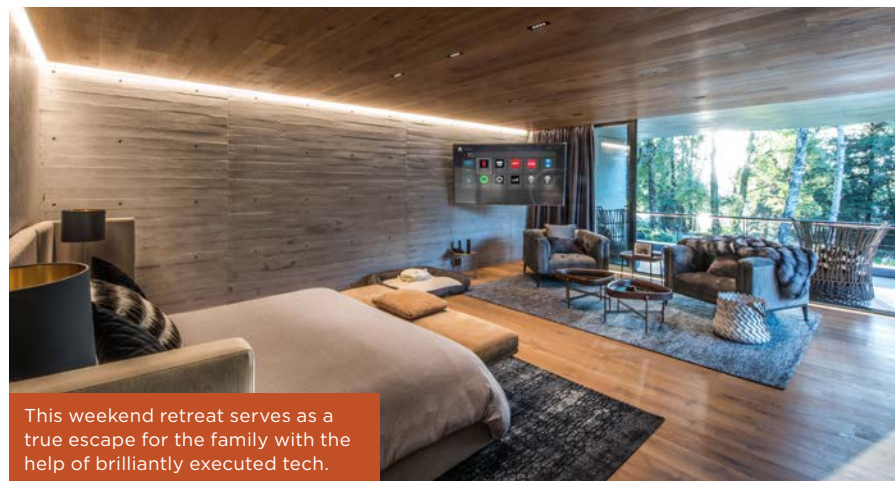

 **CEDIA AWARDS 2020**
HIGHLY COMMENDED
 Integrated Home Level I Americas

Lighting and shading are automated in this home.

This weekend retreat serves as a true escape for the family with the help of brilliantly executed tech.

TECHNOLOGY INTEGRATOR
Smartlab

A weekend dream on the outskirts of Mexico City, this cozy, modern and luxurious house was built for pure family enjoyment. The owner expected the full comfort of a technologically advanced weekend escape, and that's exactly what he got. He and his family can rely on smart automation in a simple-to-enjoy environment from their motorcycle room to their wine cellar. Imagine spending your Saturday evening with your loved ones, sitting by the fireplace listening to your favorite music in perfectly controlled lighting ambiances.

They can create that with just one click. One.

This integration includes:

- Eight independent audio zones, using Revel indoor and outdoor speakers;
- A 7.1 Home Theater system using a Sony AVR, Revel speakers and a Polk in-wall sub;
- A four-zone video distribution system by Control4, each zone with on-screen navigators and smart remotes;
- Packed networking with indoor and outdoor Wi-Fi access points that cover the house and outdoor spaces;
- A massive automated lighting and shading system that reacts to time-of-day;
- Automatic fireplace shutoff, and;
- Eight Nest thermostats handling automated climate control.

The homeowners have a menu of scenes that they can trigger using the Control4 system. For example, "Fireplace night" executes a scene that involves turning on the fireplace, dimming the lights and setting the music. The "I'll be there soon" scene prepares the house for its guests, opening the blinds, setting the HVAC to a comfortable level, and setting the mood with lighting adjustments and by playing their favorite tunes.